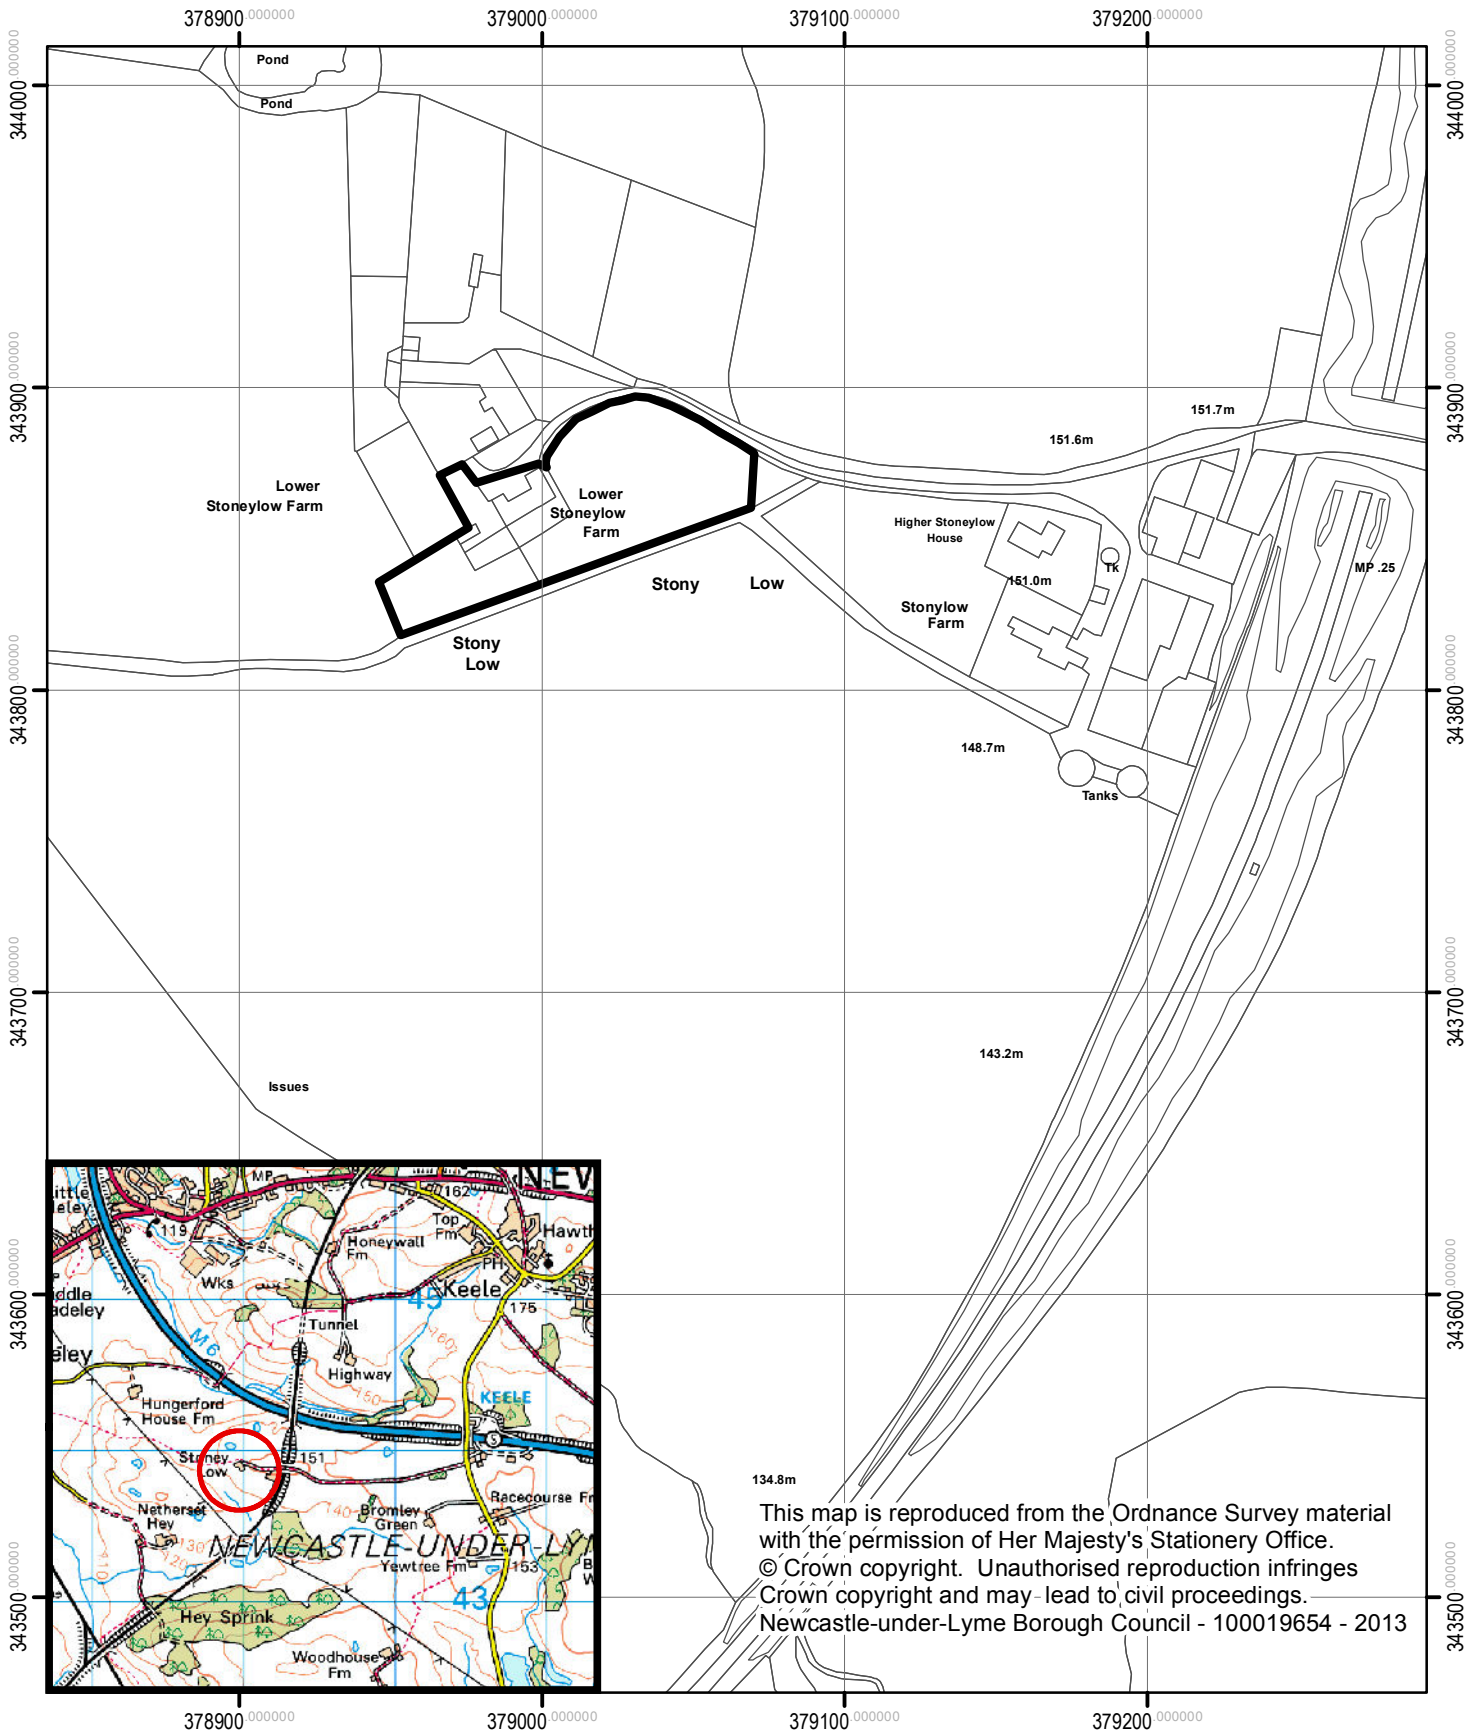

Lower Stoney Low Farmhouse

This map is reproduced from the Ordnance Survey material with the permission of Her Majesty's Stationery Office.
 © Crown copyright. Unauthorised reproduction infringes Crown copyright and may lead to civil proceedings.
 Newcastle-under-Lyme Borough Council - 100019654 - 2013